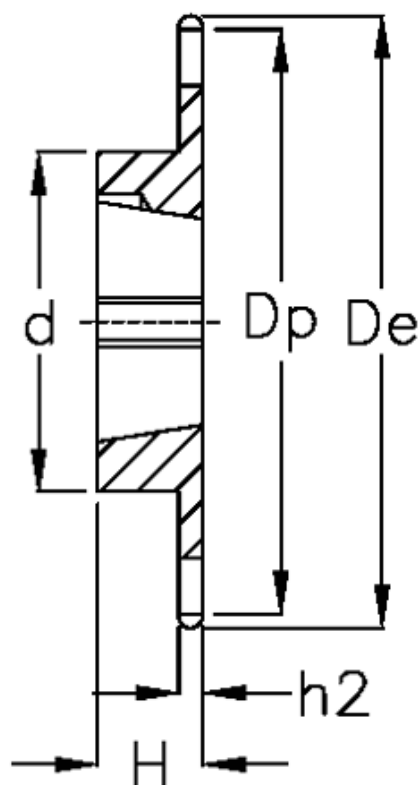

Data Sheet

Article number: 616031003019

Description: Taperbored sprocket 06 B-1 Z=19 simplex
for bushing 1008

Measures

C = 1

d = 45

De = 61.3

Dp = 57.87

For bush = 1008

For chain size = 3/8" x 7/32"

For chain type = 06 B-1

H = 22

h1 = 5.3

Material = Stål

Number of teeth = 19